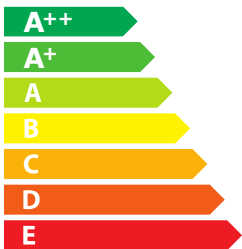

**ENERG**  
енергия · ενεργεια

SIRIUS

G900052PB1280657

**47**  
kWh/annum

A circular icon containing a three-bladed fan. Below it is the text 'A B C D E F G'.

An icon of a light bulb. Below it is the text 'A B C D E F G'.

An icon showing water droplets falling from a horizontal surface. Below it is the text 'A B C D E F G'.

An icon of a speaker with sound waves. Below it is the text '62 dB'.

65/2014