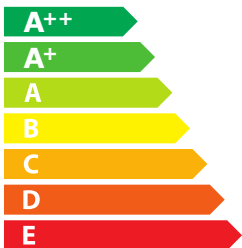

**ENERG**  
енергия · ενεργεια

SIRIUS

G900070RC1280657

**47**  
kWh/annum

A circular icon containing a three-bladed fan or motor symbol.

**A**BCDEFG

An icon of a standard incandescent light bulb.

**A**BCDEFG

An icon showing water droplets falling through a horizontal filter mesh.

**A**BCDEFG

An icon of a speaker with sound waves emanating from it.

**62**dB

65/2014